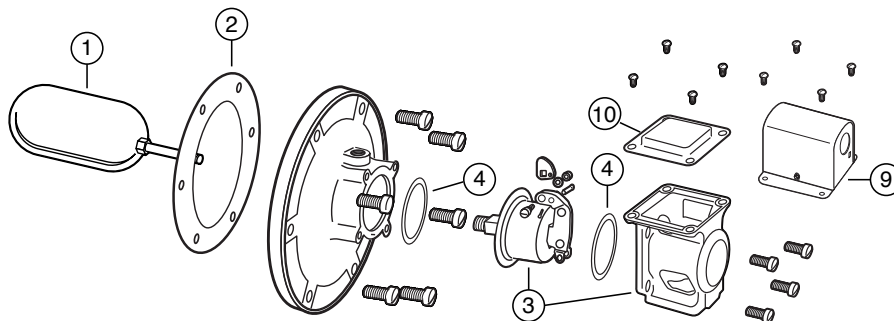

Water Feeders – Make-Up

Series 847 Make-Up Water Feeders

Components

Item Number	Part Number	Model Number	Description	Weight lbs. (kg)
1	313600	37A-130	Float (includes item 2)	2.0 (0.9)
2	336500	847-26	Gasket (5 pack)	0.1 (.05)
3	352800	SA847-4	Bellows bracket assembly (includes item 2 and 4)	1.5 (0.7)
4	313900	37-27	Gasket (5 pack)	0.1 (.05)
5*	341600	SA47-101-102	Valve & strainer kit	3.0 (1.4)
6	324500	37-101	Tetraseal O-ring (5 pack)	0.1 (.05)
7	347100	SA101-38	Strainer basket (includes item 6)	0.7 (.32)
8	310453	CTRD-101	Cartridge & strainer kit	0.8 (.36)
9	110000	2	Switch	1.0 (0.5)
10	312600	37-20	Cover	0.1 (.05)

Series 847

BOILER CONTROLS

Round Boss
Pilot Action Style
Pre August 1995

Hex Boss
Cartridge Style
After August 1995

* Units manufactured prior to August 1995 have a round port pilot valve and a strainer assembly. These valve and strainer assemblies can be replaced with the current hex port cartridge valve and strainer assembly.