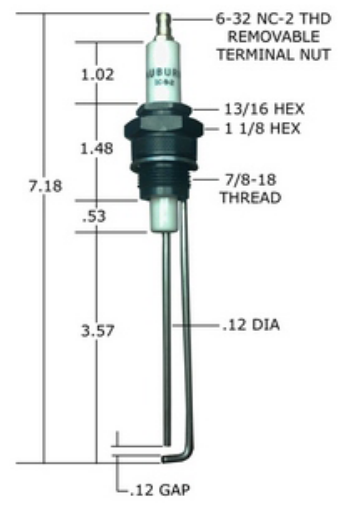

**I-6**

**NOTE:** Crown generic available: CA140 thru CA146

P/N	"A" DIM	"B" DIM
I-64-1	4.20	1.72
I-64-3	6.24	3.75
I-64-4	3.60	1.12

**NOTE:** Crown generics available

P/N	"A" DIM	"B" DIM
I-75-1	4.31	.81
I-75-6	3.81	.28
I-75-5*	4.21	.71

**\*NOTE:** DOES NOT HAVE A SIDE WIRE.

**I-78-2**

**I-82**

**IA-9**

**NOTE:** Crown generic available: CA180

**I-90 SERIES Shrouded Igniters**

I-90 SERIES		
PART NUMBER	"A" DIM	"B" DIM
I-90-3	9.00	11.89
I-90-6	12.125	15.0125
I-90-7	10.00	12.89
I-90-8	15.75	18.64

**IC-9-2**

**NOTE:** Crown generic available: CA480

**Section 3 - Industrial Igniters & Flame Rods**