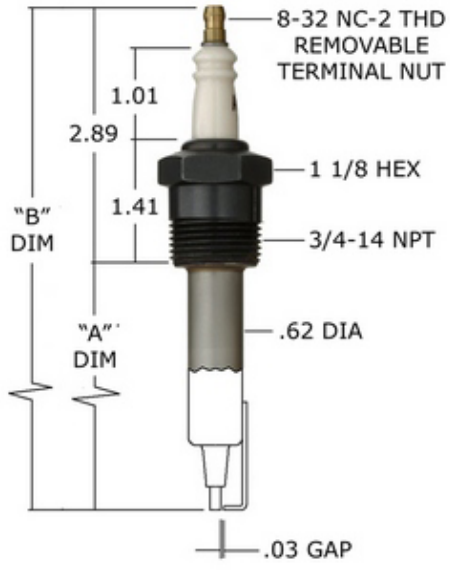

**I-6**

**NOTE:** Crown generic available: CA140 thru CA146

P/N	"A" DIM	"B" DIM
I-64-1	4.20	1.72
I-64-3	6.24	3.75
I-64-4	3.60	1.12

**NOTE:** Crown generics available

P/N	"A" DIM	"B" DIM
I-75-1	4.31	.81
I-75-6	3.81	.28
I-75-5*	4.21	.71

**\*NOTE:** DOES NOT HAVE A SIDE WIRE.

**I-78-2**

**I-82**

**IA-9**

**NOTE:** Crown generic available: CA180

**I-90 SERIES Shrouded Igniters**

I-90 SERIES		
PART NUMBER	"A" DIM	"B" DIM
I-90-3	9.00	11.89
I-90-6	12.125	15.0125
I-90-7	10.00	12.89
I-90-8	15.75	18.64

**IC-9-2**

**NOTE:** Crown generic available: CA480

**Section 3 - Industrial Igniters & Flame Rods**