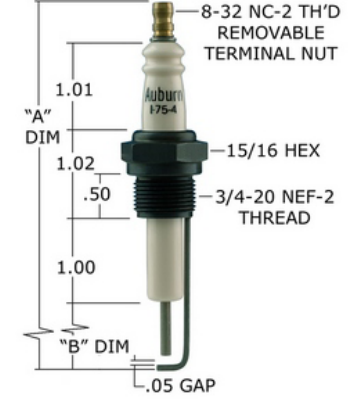

**I-6**

**NOTE:** Crown generic available: CA140 thru CA146

P/N	"A" DIM	"B" DIM
I-64-1	4.20	1.72
I-64-3	6.24	3.75
I-64-4	3.60	1.12

**NOTE:** Crown generics available

P/N	"A" DIM	"B" DIM
I-75-1	4.31	.81
I-75-6	3.81	.28
I-75-5*	4.21	.71

**\*NOTE:** DOES NOT HAVE A SIDE WIRE.

**I-78-2**

**I-82**

**IA-9**

**NOTE:** Crown generic available: CA180

**I-90 SERIES Shrouded Igniters**

I-90 SERIES		
PART NUMBER	"A" DIM	"B" DIM
I-90-3	9.00	11.89
I-90-6	12.125	15.0125
I-90-7	10.00	12.89
I-90-8	15.75	18.64

**IC-9-2**

**NOTE:** Crown generic available: CA480

**Section 3 - Industrial Igniters & Flame Rods**