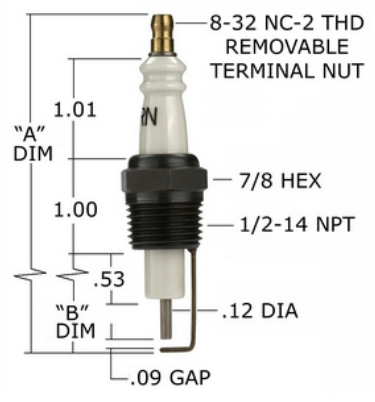

**I-6**

**NOTE:** Crown generic available: CA140 thru CA146

P/N	"A" DIM	"B" DIM
I-64-1	4.20	1.72
I-64-3	6.24	3.75
I-64-4	3.60	1.12

**NOTE:** Crown generics available

P/N	"A" DIM	"B" DIM
I-75-1	4.31	.81
I-75-6	3.81	.28
I-75-5*	4.21	.71

**\*NOTE:** DOES NOT HAVE A SIDE WIRE.

**I-78-2**

**I-82**

**IA-9**

**NOTE:** Crown generic available: CA180

**I-90 SERIES Shrouded Igniters**

I-90 SERIES		
PART NUMBER	"A" DIM	"B" DIM
I-90-3	9.00	11.89
I-90-6	12.125	15.0125
I-90-7	10.00	12.89
I-90-8	15.75	18.64

**IC-9-2**

**NOTE:** Crown generic available: CA480

**Section 3 - Industrial Igniters & Flame Rods**