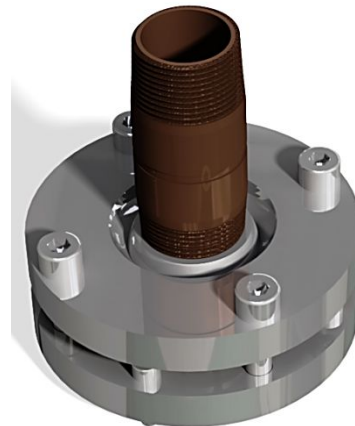

1.3 Flame Scanners

IR Self Check Scanner

Item No.	Flame Scanners	Kgs	Part No.
13	IR Self Check Scanner <i>For use with Mk8 MM, Mini Mk8 MM and Mk7 MM</i>	0.20	MM70017

1 MM Control Modules & Parts

Self-Check UV Scanner, High Sensitivity, End View

Self-Check UV Scanner, High Sensitivity, Side View

Item No.	Flame Scanners	Kgs	Part No.
14	Self Check UV Scanner, High Sensitivity <i>End view only, 1" connection</i>	0.80	MM60003/HS
15	Self Check UV Scanner, High Sensitivity <i>Side view only</i>	0.85	MM60003/HS/SV

1 MM Control Modules & Parts

Standard UV Scanner, Side View

New Side View UV Scanner

Standard UV Scanner, End View

Swivel Mount Assembly, 1" connection

Item No.	Flame Scanners	Kgs	Part No.
16	New Side View UV Scanner Complete with clip and plate connection	0.20	MM80004
17	Standard UV Scanner (Limited Availability) Side view only, complete with clip and plate connection	0.20	MM60004
18	Standard UV Scanner End view only, 1/2" connection	0.20	MM60004/U
19	Standard UV Scanner, High Sensitivity End view only, 1/2" connection	0.20	MM60004/HSU
20	Swivel Mount Assembly, 1" connection Mounting adaptor for optimum positioning of UV scanner	1.50	UVM60003
21	Swivel Mount Assembly, 1/2" connection Mounting adaptor for optimum positioning of UV scanner	1.50	UVM60004