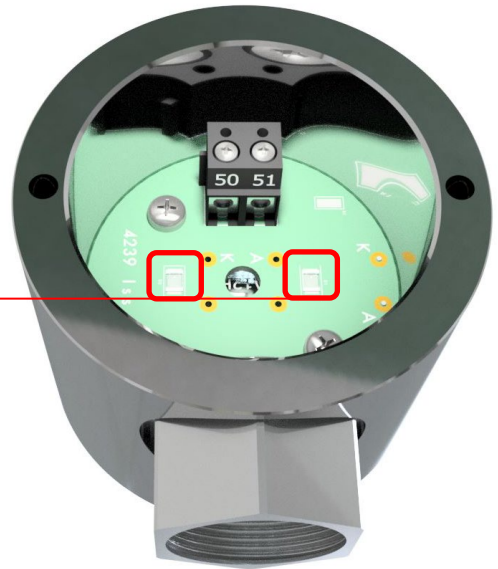

Wiring

Scanner Terminal	Wire Colour	MM Terminal
50	Blue	50
51	Red	51
-	Screen	S

LED Colour	Flashing Checks
Red	UV Detection

Dimensions