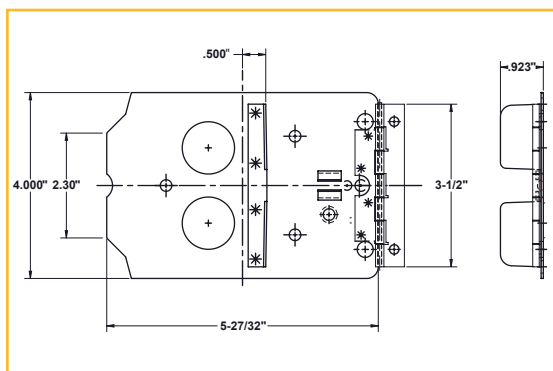

2604

Burner Manufacturer: Beckett A, AF, AFG