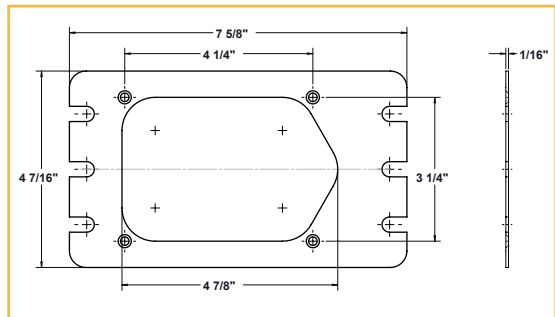

2612

Burner Manufacturer: Grimsby

2614

Burner Manufacturer: Brock

Industrial Transformer Mounting Plates

2500

2501

2502