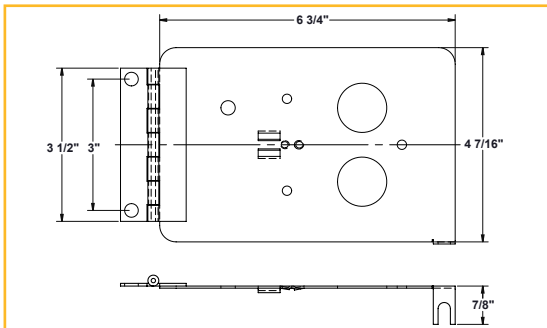

Burner Manufacturer: Grimsby

2614