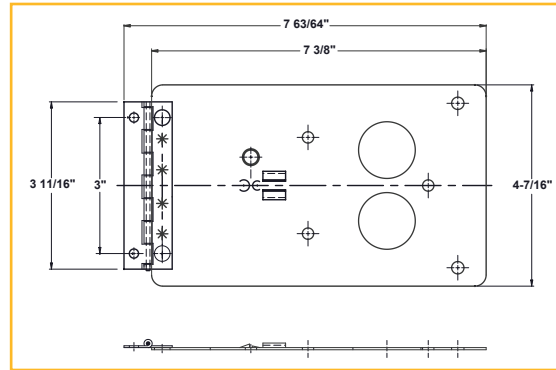

Electronic Oil Ignitor Mounting Plates

Mounting Plates

2600

Burner Manufacturer: Aero

2601

Burner Manufacturer: Beckett S

2602

Burner Manufacturer: Wayne HI, Speed M/MH