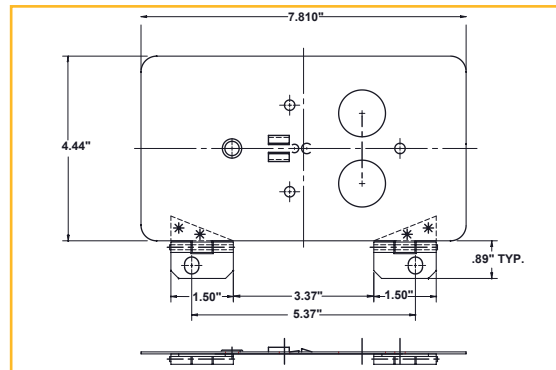

2603

Burner Manufacturer: Wayne E