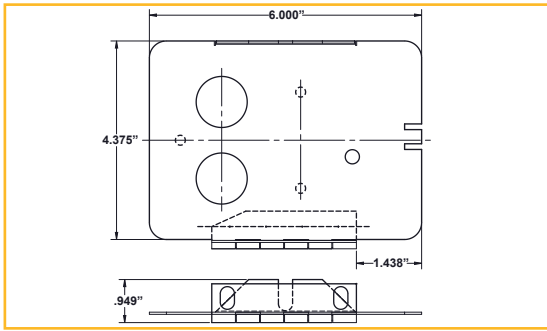

2609

Burner Manufacturer:
Carlin 17.5, FR, 200, 201, 500, 501 CRD

2612

Burner Manufacturer: Grimsby

2614

Burner Manufacturer: Brock

Industrial Transformer Mounting Plates

2500

2501

2502

2567-01