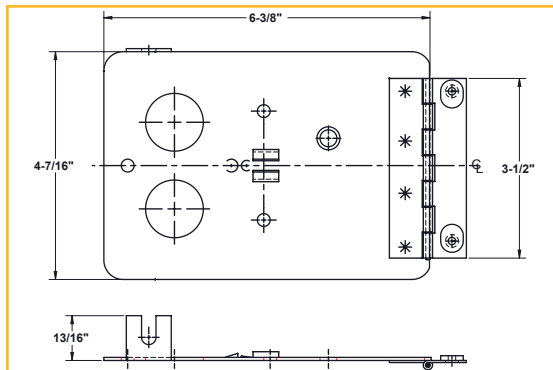

Electronic Oil Ignitor Mounting Plates

Mounting Plates

2600

Burner Manufacturer: Aero

2601

Burner Manufacturer: Beckett S

2602

Burner Manufacturer: Wayne HI, Speed M/MH