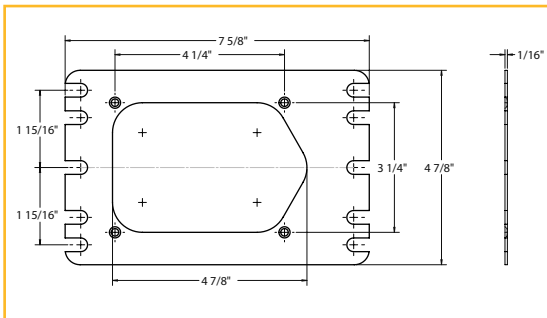

2609

Burner Manufacturer:
Carlin 17.5, FR, 200, 201, 500, 501 CRD

2612

Burner Manufacturer: Grimsby

2614

Burner Manufacturer: Brock

Industrial Transformer Mounting Plates

2500

2501

2502

2567-01