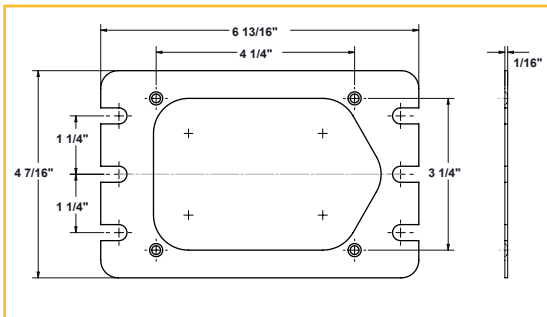

2612

Burner Manufacturer: Grimsby

2614

Burner Manufacturer: Brock

Industrial Transformer Mounting Plates

2500

2501

2502