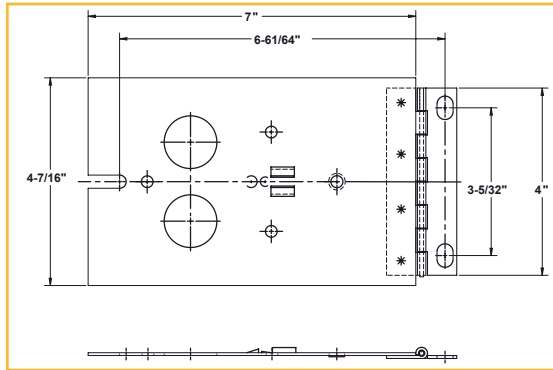

Electronic Oil Ignitor Mounting Plates

Mounting Plates

2600

Burner Manufacturer: Aero

2601

Burner Manufacturer: Beckett S

2602

Burner Manufacturer: Wayne HI, Speed M/MH