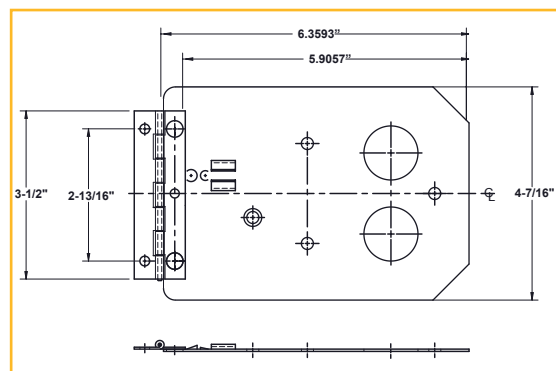

2605

Burner Manufacturer: Carlin 99, 100, 101, Card Miser