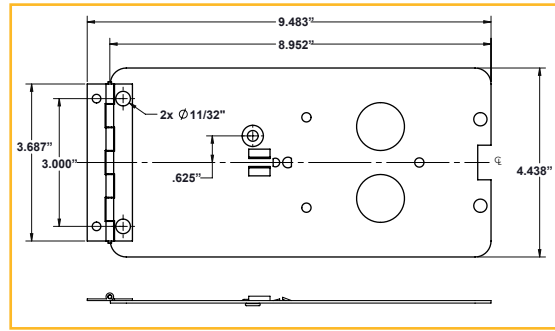

Burner Manufacturer:
Carlin 17.5, FR, 200, 201, 500, 501 CRD

2612